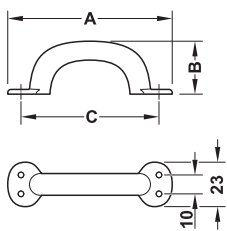

1

Timeless Furniture Handles

Finish/colour	Dim. A mm	Dim. B mm	Dim. C mm	Cat. No.
Oil rubbed bronze, used look	112	30	96	155.00.860
	148	30	128	155.00.861
	184	32	160	155.00.862
	221	32	192	155.00.863
	332	31	288	155.00.865
	392	41	352	155.00.866
Oil rubbed bronze, dark, used look	112	30	96	155.00.870
	148	30	128	155.00.871
	184	32	160	155.00.872
	221	32	192	155.00.873
	332	31	288	155.00.875
	392	41	352	155.00.876
Black, matt, RAL 9017	112	30	96	155.00.880
	148	30	128	155.00.881
	184	32	160	155.00.882
	221	32	192	155.00.883
	332	31	288	155.00.885
	392	41	352	155.00.885

Packing: 1, 25 or 100 pieces

M4 threaded screws

► FF 1.260

> Finish/colour: Polished nickel plated

Dim. A mm	Dim. B mm	Dim. C mm	For screw Ø mm	Cat. No.
87	28	73	2.5	162.00.729
115	31	99	3.0	162.00.739
140	36	120	3.5	162.00.759

Packing: 1 or 25 pieces

Wood screws with raised countersunk head, DIN 95

► FF 1.261

DGH-M-INT 2020, HDE-en, 05/19, Dimensional data not binding. We reserve the right to alter specifications without notice.