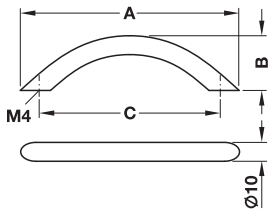

1

Timeless Furniture Handles

Finish/colour	Dim. A mm	Dim. B mm	Dim. C mm	Cat. No.
Oil rubbed bronze, used look	112	30	96	155.00.860
	148	30	128	155.00.861
	184	32	160	155.00.862
	221	32	192	155.00.863
	332	31	288	155.00.865
	392	41	352	155.00.866
Oil rubbed bronze, dark, used look	112	30	96	155.00.870
	148	30	128	155.00.871
	184	32	160	155.00.872
	221	32	192	155.00.873
	332	31	288	155.00.875
	392	41	352	155.00.876
Black, matt, RAL 9017	112	30	96	155.00.880
	148	30	128	155.00.881
	184	32	160	155.00.882
	221	32	192	155.00.883
	332	31	288	155.00.885
	392	41	352	155.00.885

Packing: 1, 25 or 100 pieces

M4 threaded screws

► FF 1.260

> Finish/colour: Polished nickel plated

Dim. A mm	Dim. B mm	Dim. C mm	For screw Ø mm	Cat. No.
87	28	73	2.5	162.00.729
115	31	99	3.0	162.00.739
140	36	120	3.5	162.00.759

Packing: 1 or 25 pieces

Wood screws with raised countersunk head, DIN 95

► FF 1.261

DGH-M-INT 2020, HDE-en, 05/19, Dimensional data not binding. We reserve the right to alter specifications without notice.